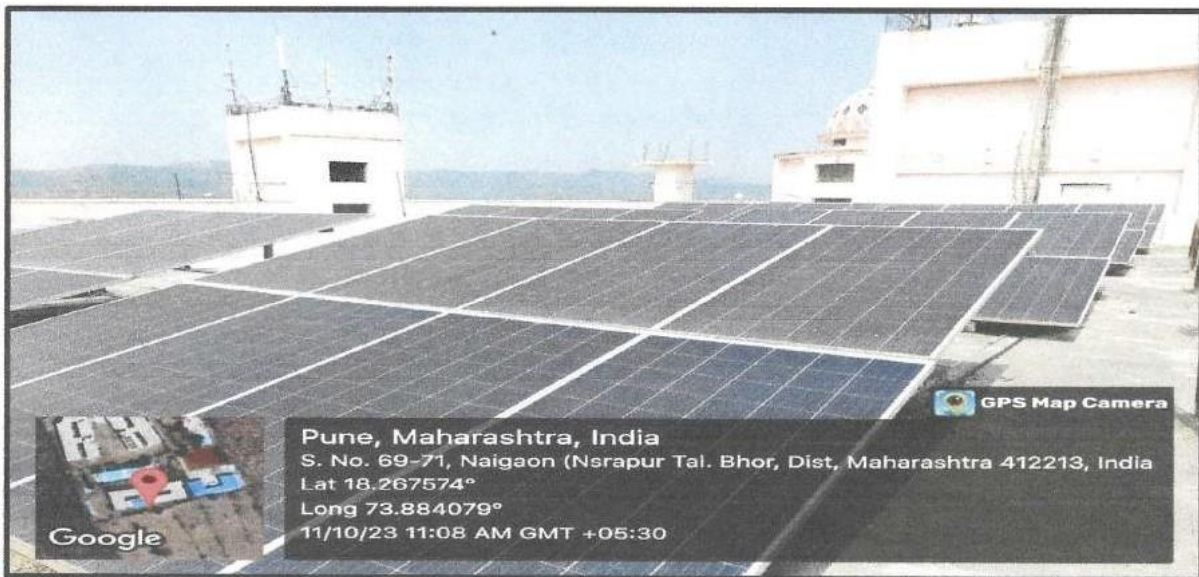

Solar Panel

**NAVSAHYADRI GROUP OF INSTITUTIONS
FACULTY OF MANAGEMENT**

Approved by AICTE New Delhi

Affiliated to Savitribai Phule Pune University

Address: - Sr. No. 69,70,71 Naigaon Nasarapur Pune, Maharashtra 412213.