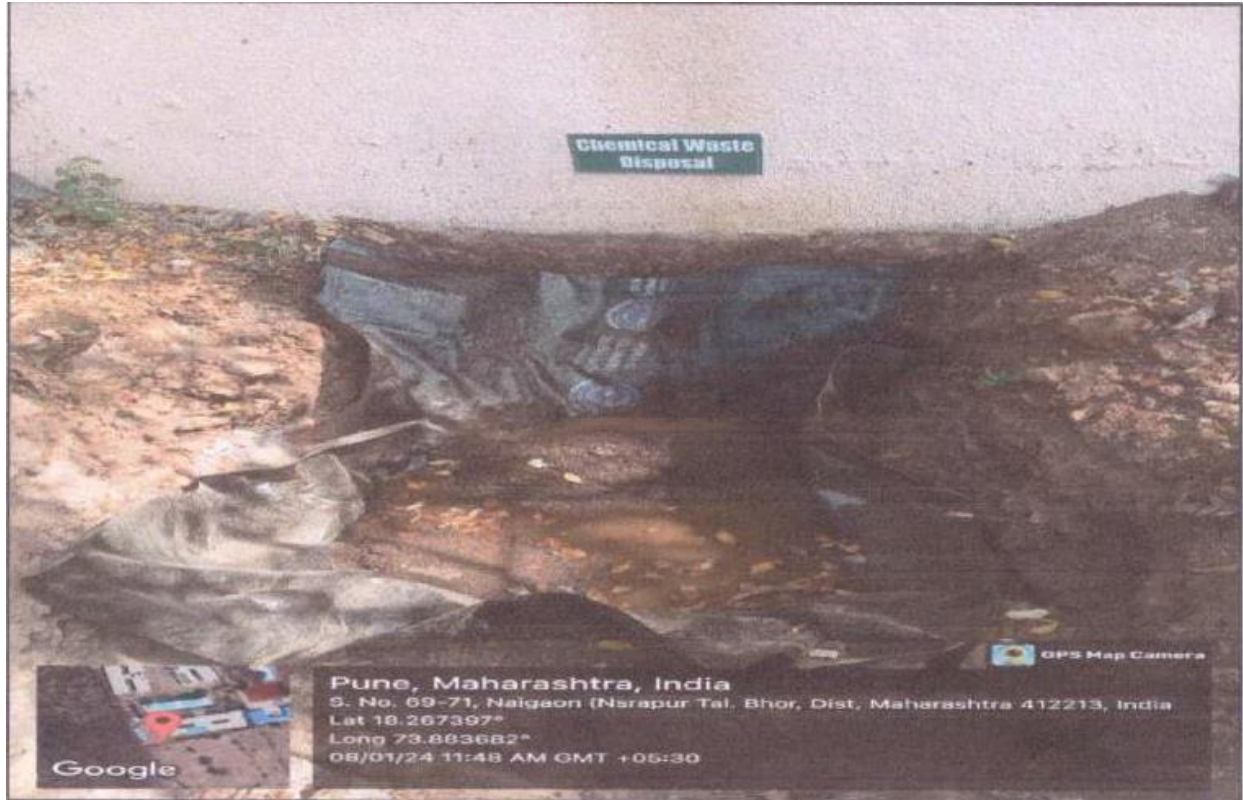

Vermicompost Pit

**NAVSAHYADRI GROUP OF INSTITUTIONS
FACULTY OF MANAGEMENT**

Approved by AICTE New Delhi

Affiliated to Savitribai Phule Pune University

Address: - Sr. No. 69,70,71 Naigaon Nasarapur Pune, Maharashtra 412213.

Website: <https://www.navsahyadri.edu.in/> E-mail- director@navsahyadri.edu.in

Chemical Waste Disposal