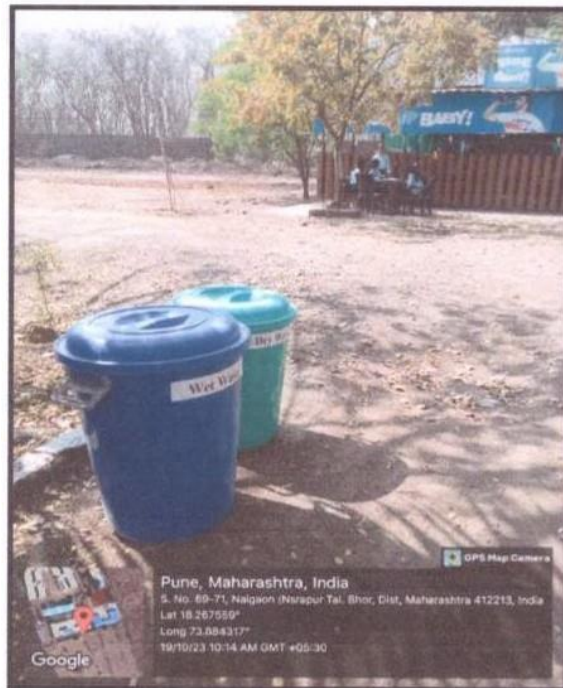

NAVSAHYADRI GROUP OF INSTITUTIONS FACULTY OF MANAGEMENT

Approved by AICTE New Delhi

Affiliated to Savitribai Phule Pune University

Address: - Sr. No. 69,70,71 Naigaon Nasarapur Pune, Maharashtra 412213.

Website: <https://www.navsahyadri.edu.in/> E- mail- director@navsahyadri.edu.in

Two different colored dustbins in Campus for Dry Waste and Wet Waste