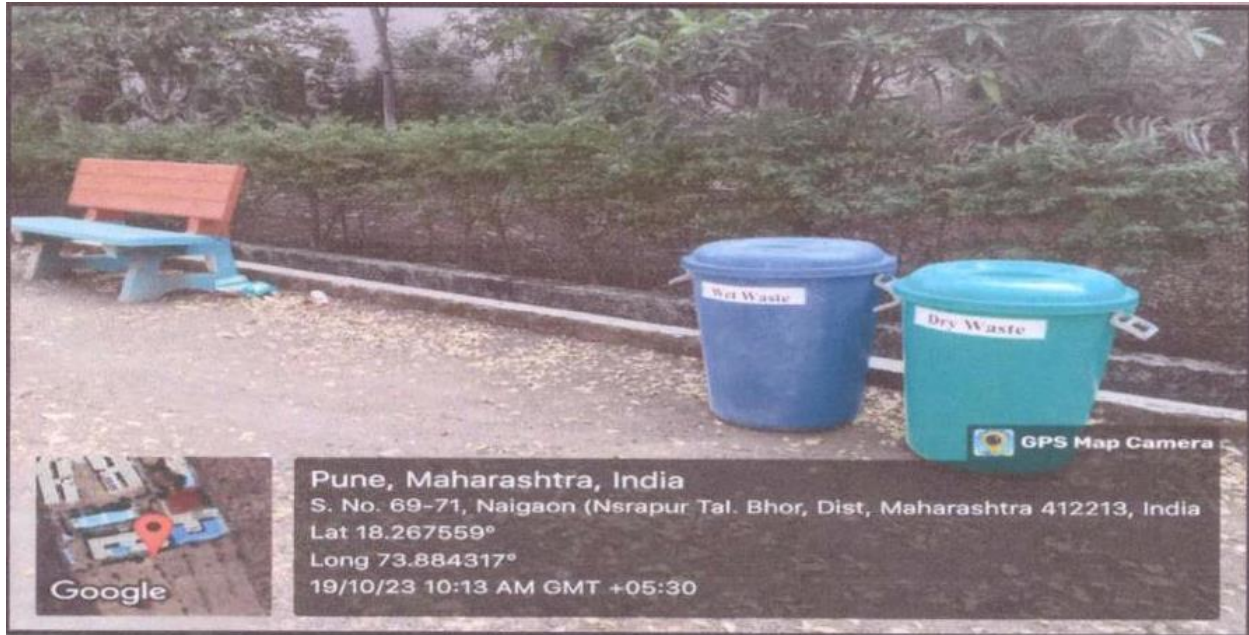

NAVSAHYADRI GROUP OF INSTITUTIONS FACULTY OF MANAGEMENT

Approved by AICTE New Delhi

Affiliated to Savitribai Phule Pune University

Address: - Sr. No. 69,70,71 Naigaon Nasarapur Pune, Maharashtra 412213.

Website: <https://www.navsahyadri.edu.in/> E- mail- director@navsahyadri.edu.in

Two different colored dustbins in Campus for Dry Waste and Wet Waste