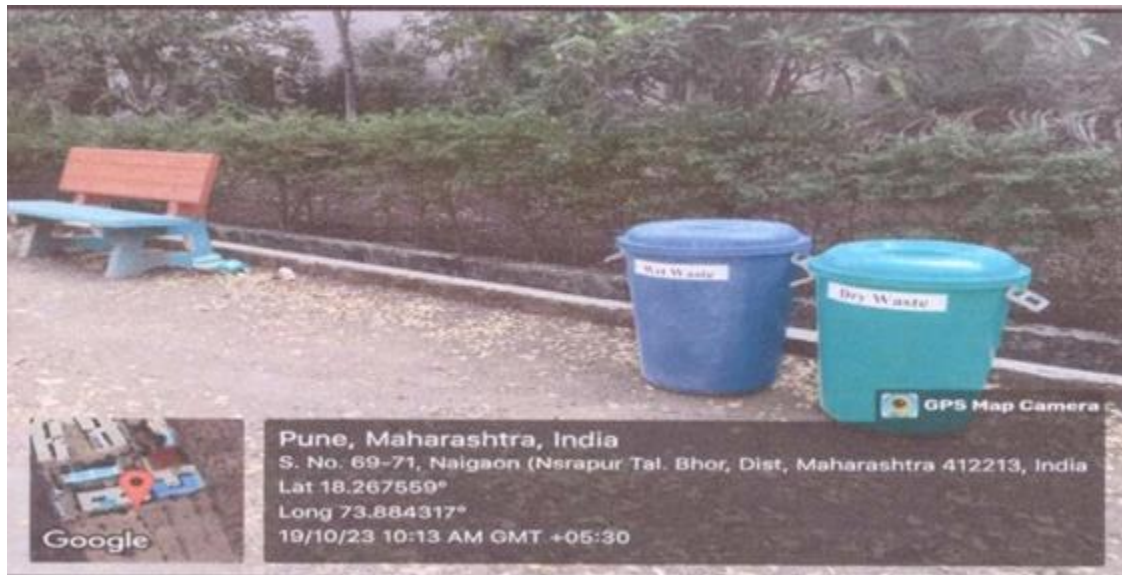

Two different colored dustbins for Dry Waste and Wet Waste

Two different colored dustbins in Campus for Dry Waste and Wet Waste

NAVSAHYADRI GROUP OF INSTITUTIONS FACULTY OF MANAGEMENT

Approved by AICTE New Delhi