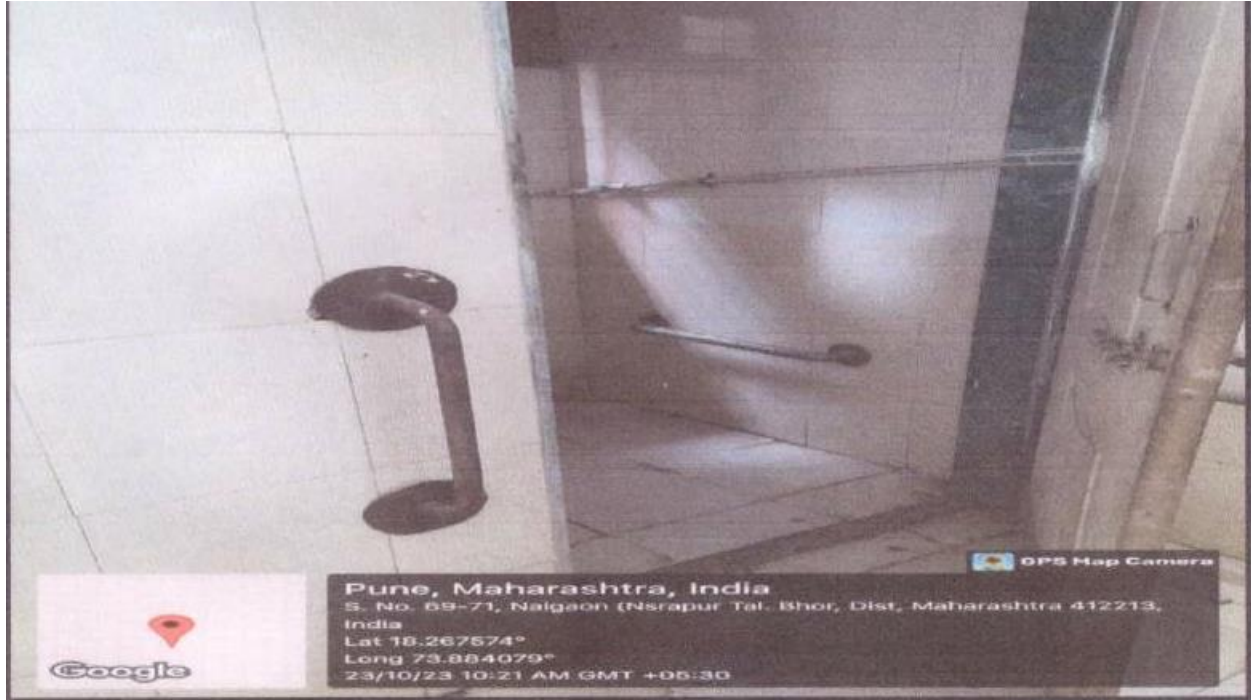

**NAVSAHYADRI GROUP OF INSTITUTIONS
FACULTY OF MANAGEMENT**

Approved by AICTE New Delhi

Affiliated to Savitribai Phule Pune University

Address: - Sr. No. 69,70,71 Naigaon Nasarapur Pune, Maharashtra 412213.

Website: <https://www.navsahyadri.edu.in/> E-mail- director@navsahyadri.edu.in