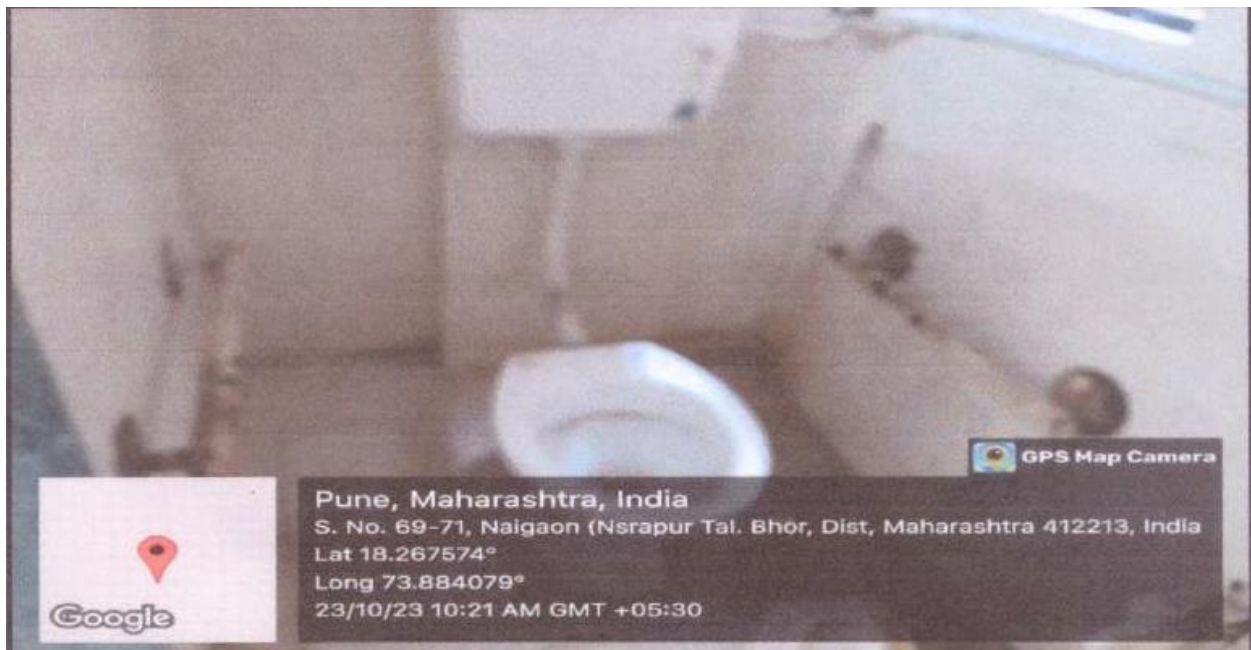

**NAVSAHYADRI GROUP OF INSTITUTIONS
FACULTY OF MANAGEMENT**

Approved by AICTE New Delhi

Affiliated to Savitribai Phule Pune University

Address: - Sr. No. 69,70,71 Naigaon Nasarapur Pune, Maharashtra 412213.

Website: <https://www.navsahyadri.edu.in/> E-mail- director@navsahyadri.edu.in