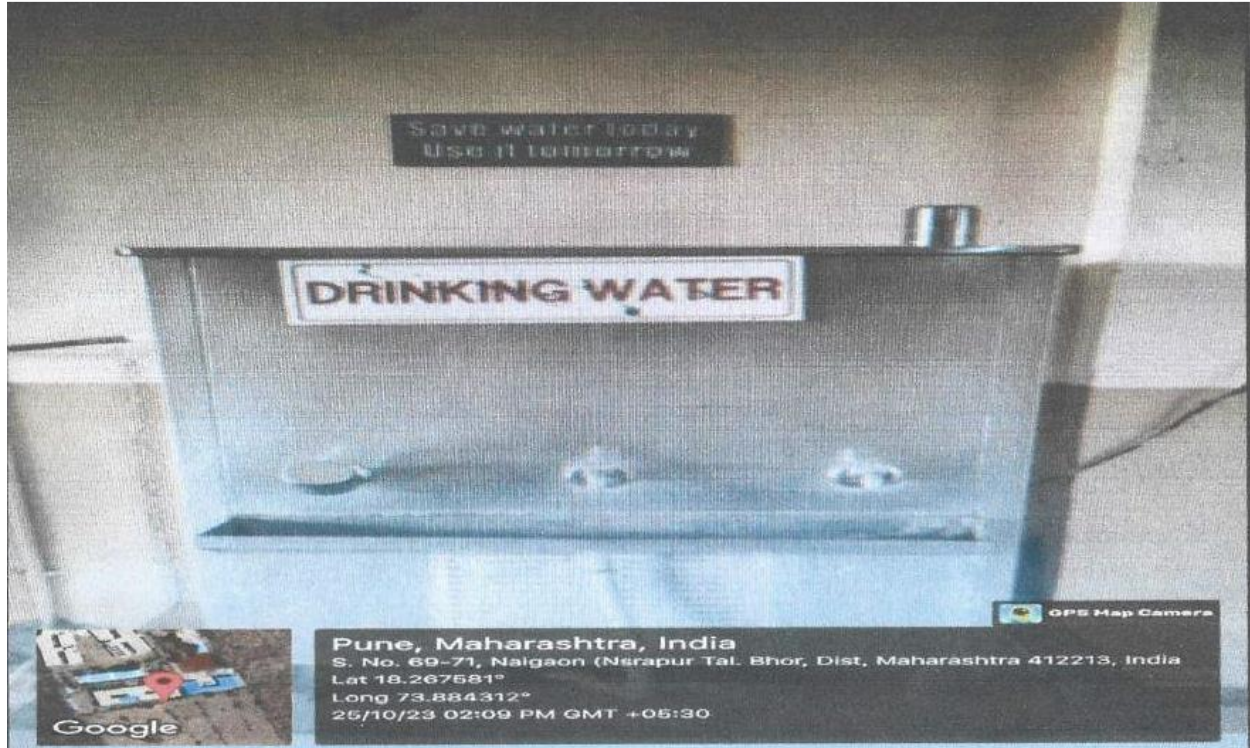

**NAVSAHYADRI GROUP OF INSTITUTIONS
FACULTY OF MANAGEMENT**

Approved by AICTE New Delhi

Affiliated to Savitribai Phule Pune University

Address: - Sr. No. 69,70,71 Naigaon Nasarapur Pune, Maharashtra 412213.

Website: <https://www.navsahyadri.edu.in>/E- mail- director@navsahyadri.edu.in

'Save Water' Message Board placed near Drinking Water System