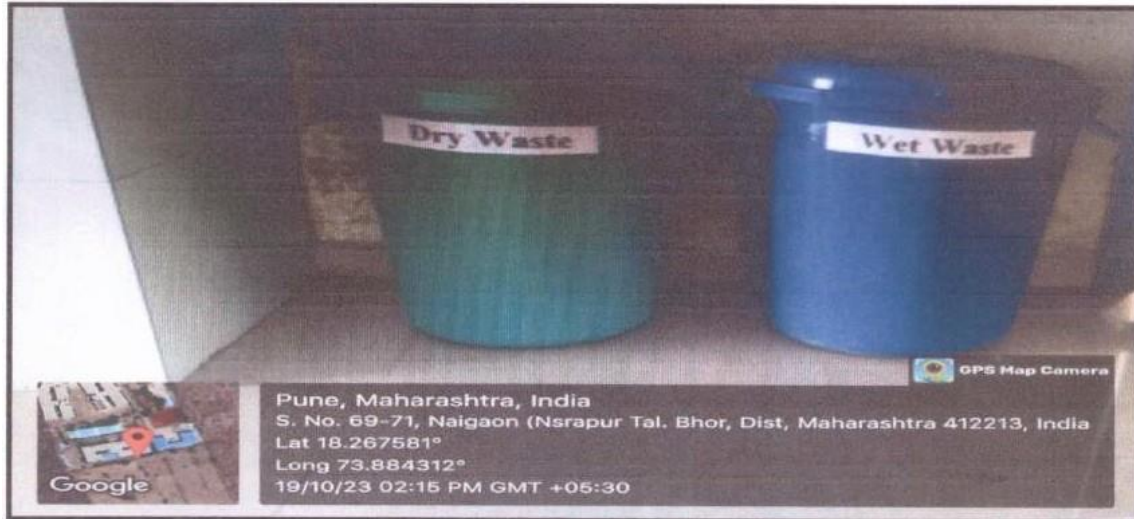

Two different colored dustbins for Dry Waste and Wet Waste

Two different colored dustbins in Campus for Dry Waste and Wet Waste

NAVSAHYADRI GROUP OF INSTITUTIONS FACULTY OF MANAGEMENT

Approved by AICTE New Delhi