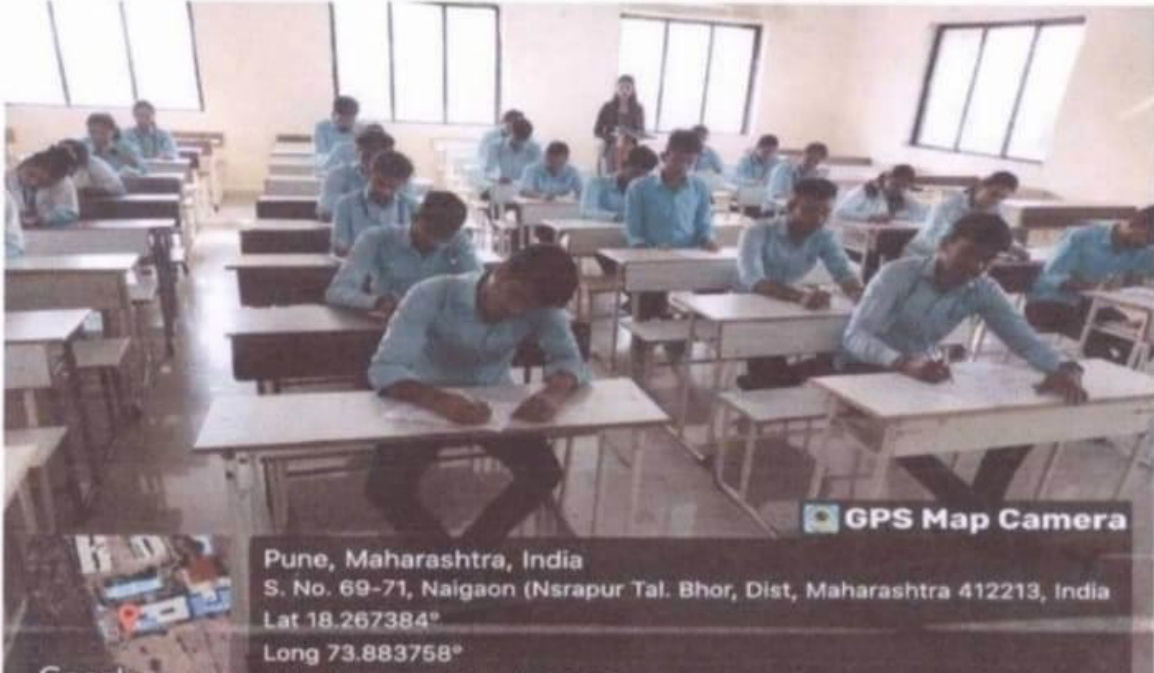

Navsahyadri Group of Institutes Faculty of Management - MBA

NAAC 'A' Grade Institute

Campus Address: Naigoan (Nasrapur), Pune-Satara Road, Pune - 412 213

Approved by AICTE, New Delhi | Recognized by Govt. of Maharashtra | Affiliated to SPPU (Pune University) and DTE

Marathi Rajbhasha Din

Essay Competition 27th Feb 2024